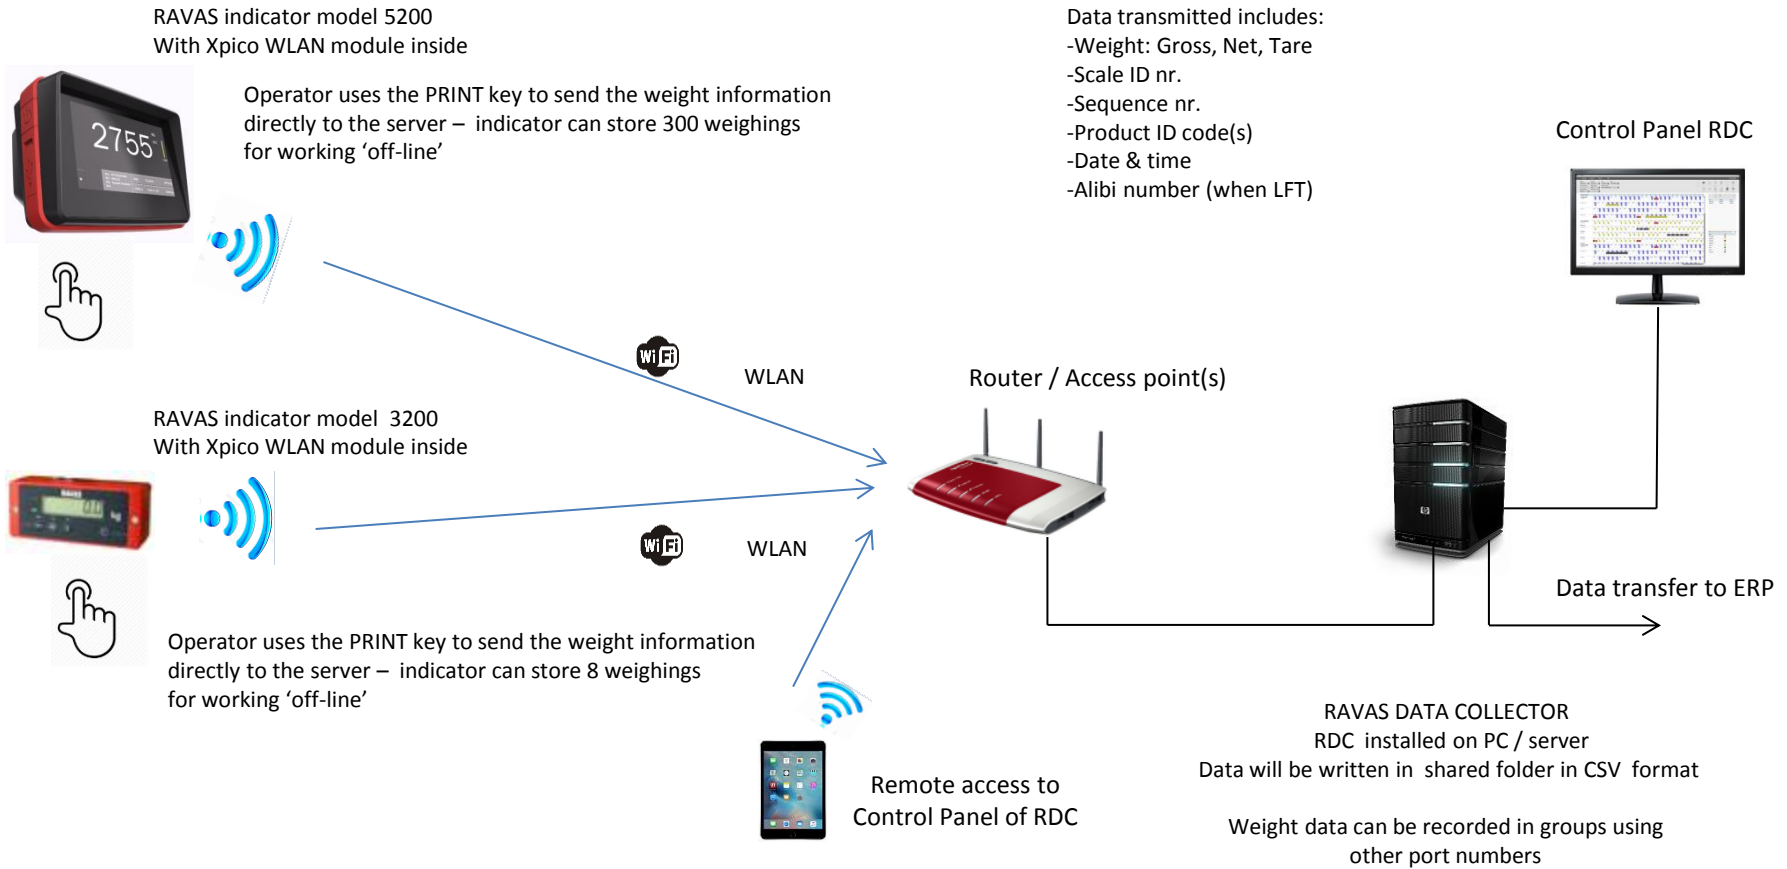

RAVAS Data Collector - RDC

Both indicators will auto-synchronize the stored data when back in WLAN area. Data integrity is secured using checksum algorithm with ACK/NACK messages

Mobile devices

Office environment