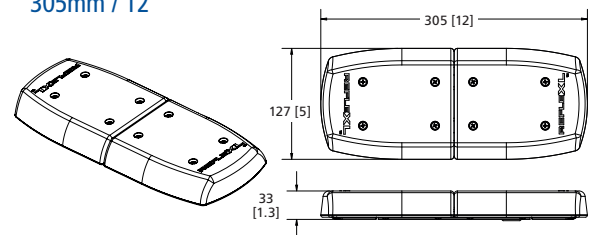

LIGHTBARS

11 SERIES REFLEXL™ Narrow LED Lightbar

The ECCO 11 Series RefleXL™ is ECCO's most compact and low-profile warning lightbar yet. This sleek lightbar offers rugged durability with its polycarbonate lens and aluminium frame. Designed to be mounted permanently with included mounting feet or temporarily with magnetic mounting options, the RefleXL™ provides discreet and powerful warning for any vehicle application. Available with amber lights in a clear lenses and supporting up to 35 flash patterns, this LED lightbar equips your vehicle with the versatility needed to get the job done — the perfect fit for any recovery, work or utility vehicle where compact warning is essential.

Models

PART NO.	LENGTH	MOUNT	LED COLOUR
11-012CA-E	305mm / 12"	4 Bolt	■ A
11-012CA-E-MG	305mm / 12"	Magnetic	■ A
11-024CA-E	610mm / 24"	4 Bolt	■ A
11-024CA-E-MG	610mm / 24"	Magnetic	■ A
11-048CA-E	1221mm / 48"	4 Bolt	■ A

Design Features

- Multiple mounting options
- Compact and powerful warning
- Compact footprint: just 33mm tall x 127mm wide (1.3" x 5")
- Aluminium frame, polycarbonate lens, and stainless steel mounting feet
- Temperature Range: -40 F to +149 F (-40 C to +65 C)

Dimensions

305mm / 12"

610mm / 24"

1221mm / 48"

Measurements in millimetres (inches)

+44 (0)113 237 5340 | sales@eccogroup.com