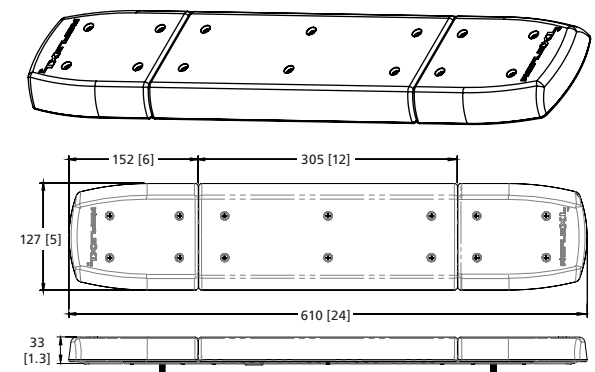

Models

PART NO.	LENGTH	MOUNT	LED COLOUR
11-012CA-E	305mm / 12"	4 Bolt	■ A
11-012CA-E-MG	305mm / 12"	Magnetic	■ A
11-024CA-E	610mm / 24"	4 Bolt	■ A
11-024CA-E-MG	610mm / 24"	Magnetic	■ A
11-048CA-E	1221mm / 48"	4 Bolt	■ A

Design Features

- Multiple mounting options
- Compact and powerful warning
- Compact footprint: just 33mm tall x 127mm wide (1.3" x 5")
- Aluminium frame, polycarbonate lens, and stainless steel mounting feet
- Temperature Range: -40 F to +149 F (-40 C to +65 C)

Dimensions

305mm / 12"

610mm / 24"

1221mm / 48"

Measurements in millimetres (inches)

+44 (0)113 237 5340 | sales@eccogroup.com