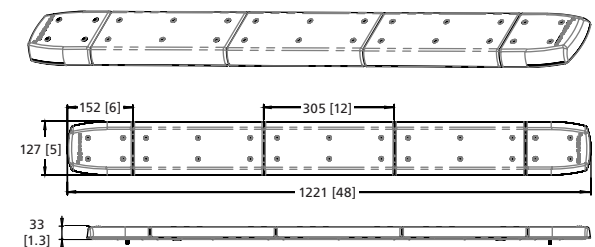

Models

PART NO.	LENGTH	MOUNT	LED COLOUR
11-012CA-E	305mm / 12"	4 Bolt	■ A
11-012CA-E-MG	305mm / 12"	Magnetic	■ A
11-024CA-E	610mm / 24"	4 Bolt	■ A
11-024CA-E-MG	610mm / 24"	Magnetic	■ A
11-048CA-E	1221mm / 48"	4 Bolt	■ A

Design Features

- Multiple mounting options
- Compact and powerful warning
- Compact footprint: just 33mm tall x 127mm wide (1.3" x 5")
- Aluminium frame, polycarbonate lens, and stainless steel mounting feet
- Temperature Range: -40 F to +149 F (-40 C to +65 C)

Dimensions

305mm / 12"

610mm / 24"

1221mm / 48"

Measurements in millimetres (inches)

+44 (0)113 237 5340 | sales@eccogroup.com